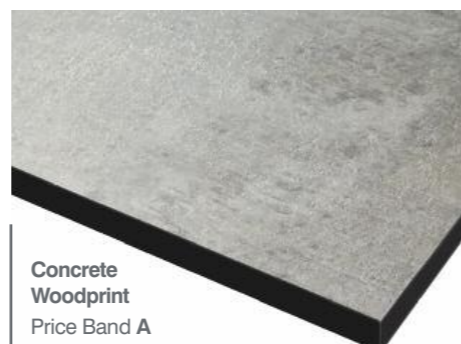

Concrete Woodprint
Price Band **A**
Texture **Nature** / Core **Black**